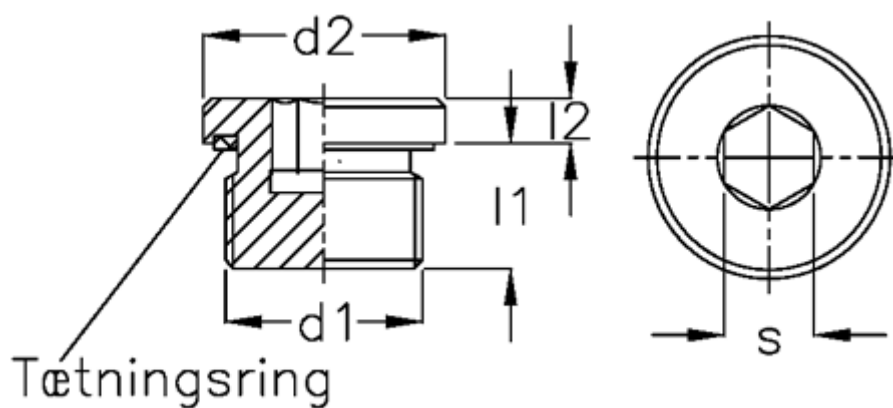

Data Sheet

Article number: 20250555

Description: E+G

Threaded plug GN 749-M16x1,5-A

Measures

Clamp	= 34
d1	= M16x1,5
d2	= 22
l1	= 12
l2	= 5.0
Pressure	= 400
s	= 8